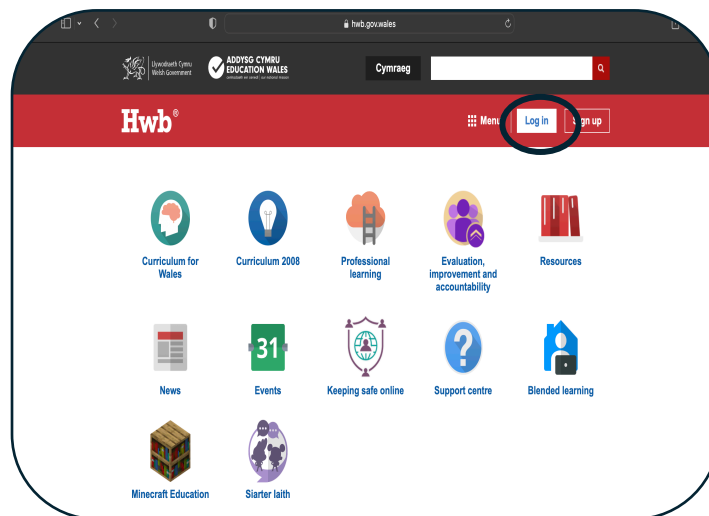

*Sut i gael mynediad i 'Google for Education' Gwaith Cartref.  
How to access 'Google for Education' Homework.*

1. [www.hwb.gov.cymru](http://www.hwb.gov.cymru) – fersiwn Cymraeg  
[www.hwb.gov.wales](http://www.hwb.gov.wales) – English Version
2. Cliciwch ar Mewngofnodi  
Click on Login